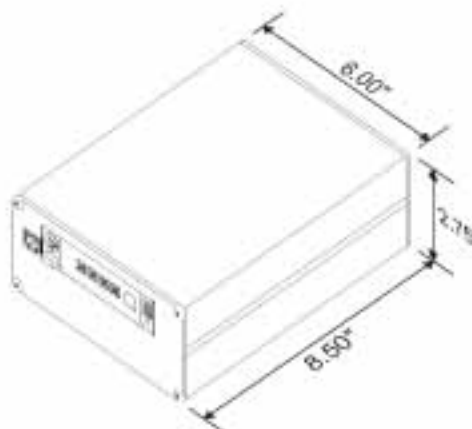

RTI *ROBOTICS*
TECHNOLOGIES, INC.

Bus-Cam[®] *Digital 1100/7400*

Bus-Cam[®] Digital 7100/7400 Digital Video Recorders

- Does not require the use of an additional enclosure
- Weighs only 3.5 pounds
- Small size, 6.00" W x 8.50" L x 2.75" H, allows unit to be mounted almost anywhere
- Records onto lockable and removable hard drive for quick and secure swapping and transfer of video
- Records JPEG2000 video
- Extremely long recording times
- DVR can bookmark incident for easy search and review of incident
- Search by date/time or by bookmark
- DVR can continuously record and rewrite when disk is full
- DVR begins recording when the vehicle engine is started
- Can be programmed to record up to 6 different start/stop times
- DVR can record for up to 99 minutes after vehicle ignition is turned off

1-Channel Model: Digital 7100
Order Number 104386

4-Channel Model: Digital 7400
Order Number 104415

- DVR can display time, date, route ID, speed, brake lights, turn signals, and GPS coordinates
- Download images and video to a PC
- Password protected to ensure chain of custody
- Allows users to print and email images using Windows software
- Bulkhead mount, Dome, and Outdoor cameras available
- All cameras are CCD low-light cameras with a lux rating of 0.1 or better
- Bulkhead mount cam is available with 4, 6 or 8mm lens
- Optional infrared illuminator for low light operation