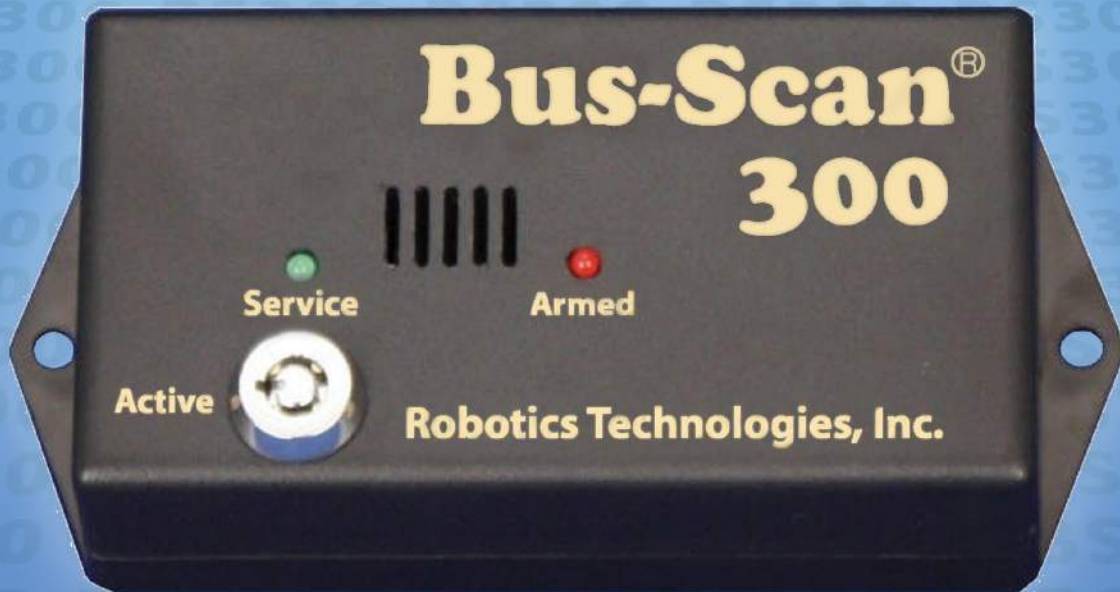

# Bus-Scan BS300 HW

## Child Reminder System

The Bus-Scan vehicle-check reminder alerts a driver to walk to the back of the vehicle at the end of each trip and visually check for remaining passengers or lost personal items. For Buses, Vans--any vehicle that transports those who need assistance. We have been making child reminders since 1997--longer and better than anyone else.

- Hard-wired version for OEM/ODM--Lowest Cost!
- Conforms with all state requirements
- No nuisance false alarms, as with other systems
- Audible and visual alerting
- User-settable delay times
- Service key for maintenance or out-of-service use
- Service mode reminders, both visual and audible
- Sounds vehicle horn, or use our optional siren
- Stop-arm capability, built in
- Can control interior lights with optional module
- Quick & easy installation--no special tools needed

The Most Feature-rich Product of its Kind--at NO Additional Cost!

- Easily Integrated Dome Light Control Module
- User-settable 1, 2, 3 and 5 minute delays.
- Compact Size -- Perfect for Buses and Passenger Vehicles
- Service Mode to Inactivate Alarm for Maintenance or Personal Use
- Service Mode Reminder Tone and Light
- Various Configurations to Suit State Requirements
- Pluggable Wiring Harness for Easy Installation
- Can Easily Interface to an External Siren
- Tamper-proof, Anti-Tie-Down Design
- Multiple Activation Options
- Communication Port for Feature Expansion