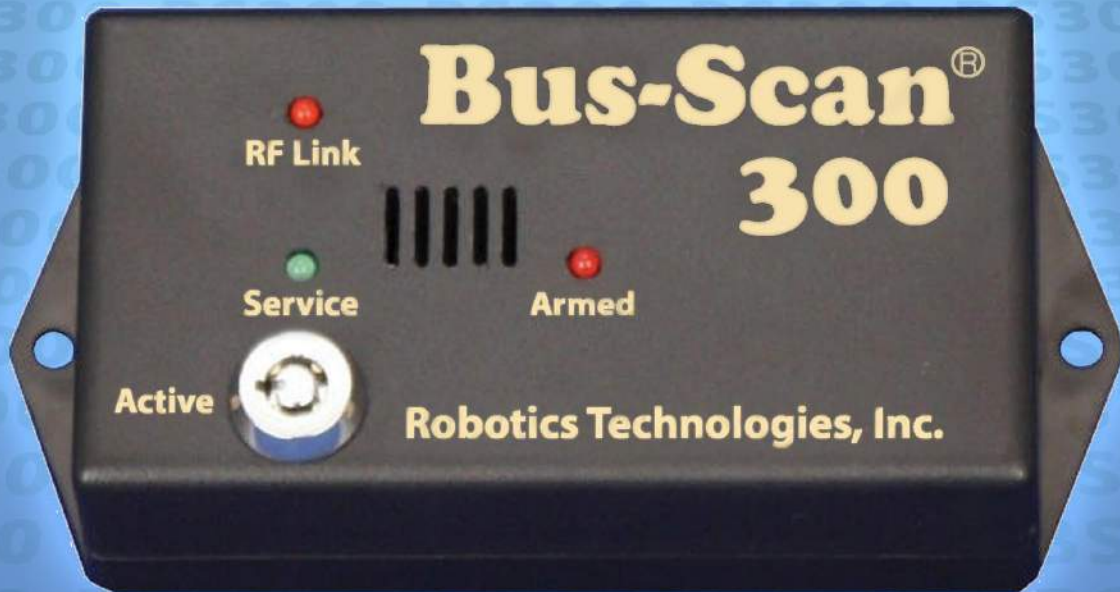

Bus-Scan BS300 RF

Child Reminder System

The Bus-Scan vehicle-check reminder alerts a driver to walk to the back of the vehicle at the end of each trip and visually check for remaining passengers or lost personal items. For Buses, Vans--any vehicle that transports those who need assistance. We have been making child reminders since 1997--longer and better than anyone else.

- Exclusive **wireless** version for easiest installation
- Hard-wired version available for OEM/ODM--Lowest Cost!
- Conforms with all state requirements
- No nuisance false alarms, as with other systems
- Audible and visual alerting
- User-settable delay times
- Service key for maintenance or out-of-service use
- Service mode reminders, both visual and audible
- Sounds vehicle horn, or use our optional siren
- Stop-arm capability, built in
- Can control interior lights with optional module
- Quick & easy installation--no special tools needed

The Most Feature-rich Product of its Kind--at NO Additional Cost!

- Easily Integrated Dome Light Control Module
- User-settable 1, 2, 3 and 5 minute delays.
- Compact Size -- Perfect for Buses and Passenger Vehicles
- Service Mode to Inactivate Alarm for Maintenance or Personal Use
- Service Mode Reminder Tone and Light
- Various Configurations to Suit State Requirements
- Pluggable Wiring Harness for Easy Installation
- Can Easily Interface to an External Siren
- Tamper-proof, Anti-Tie-Down Design
- Multiple Activation Options
- Communication Port for Feature Expansion